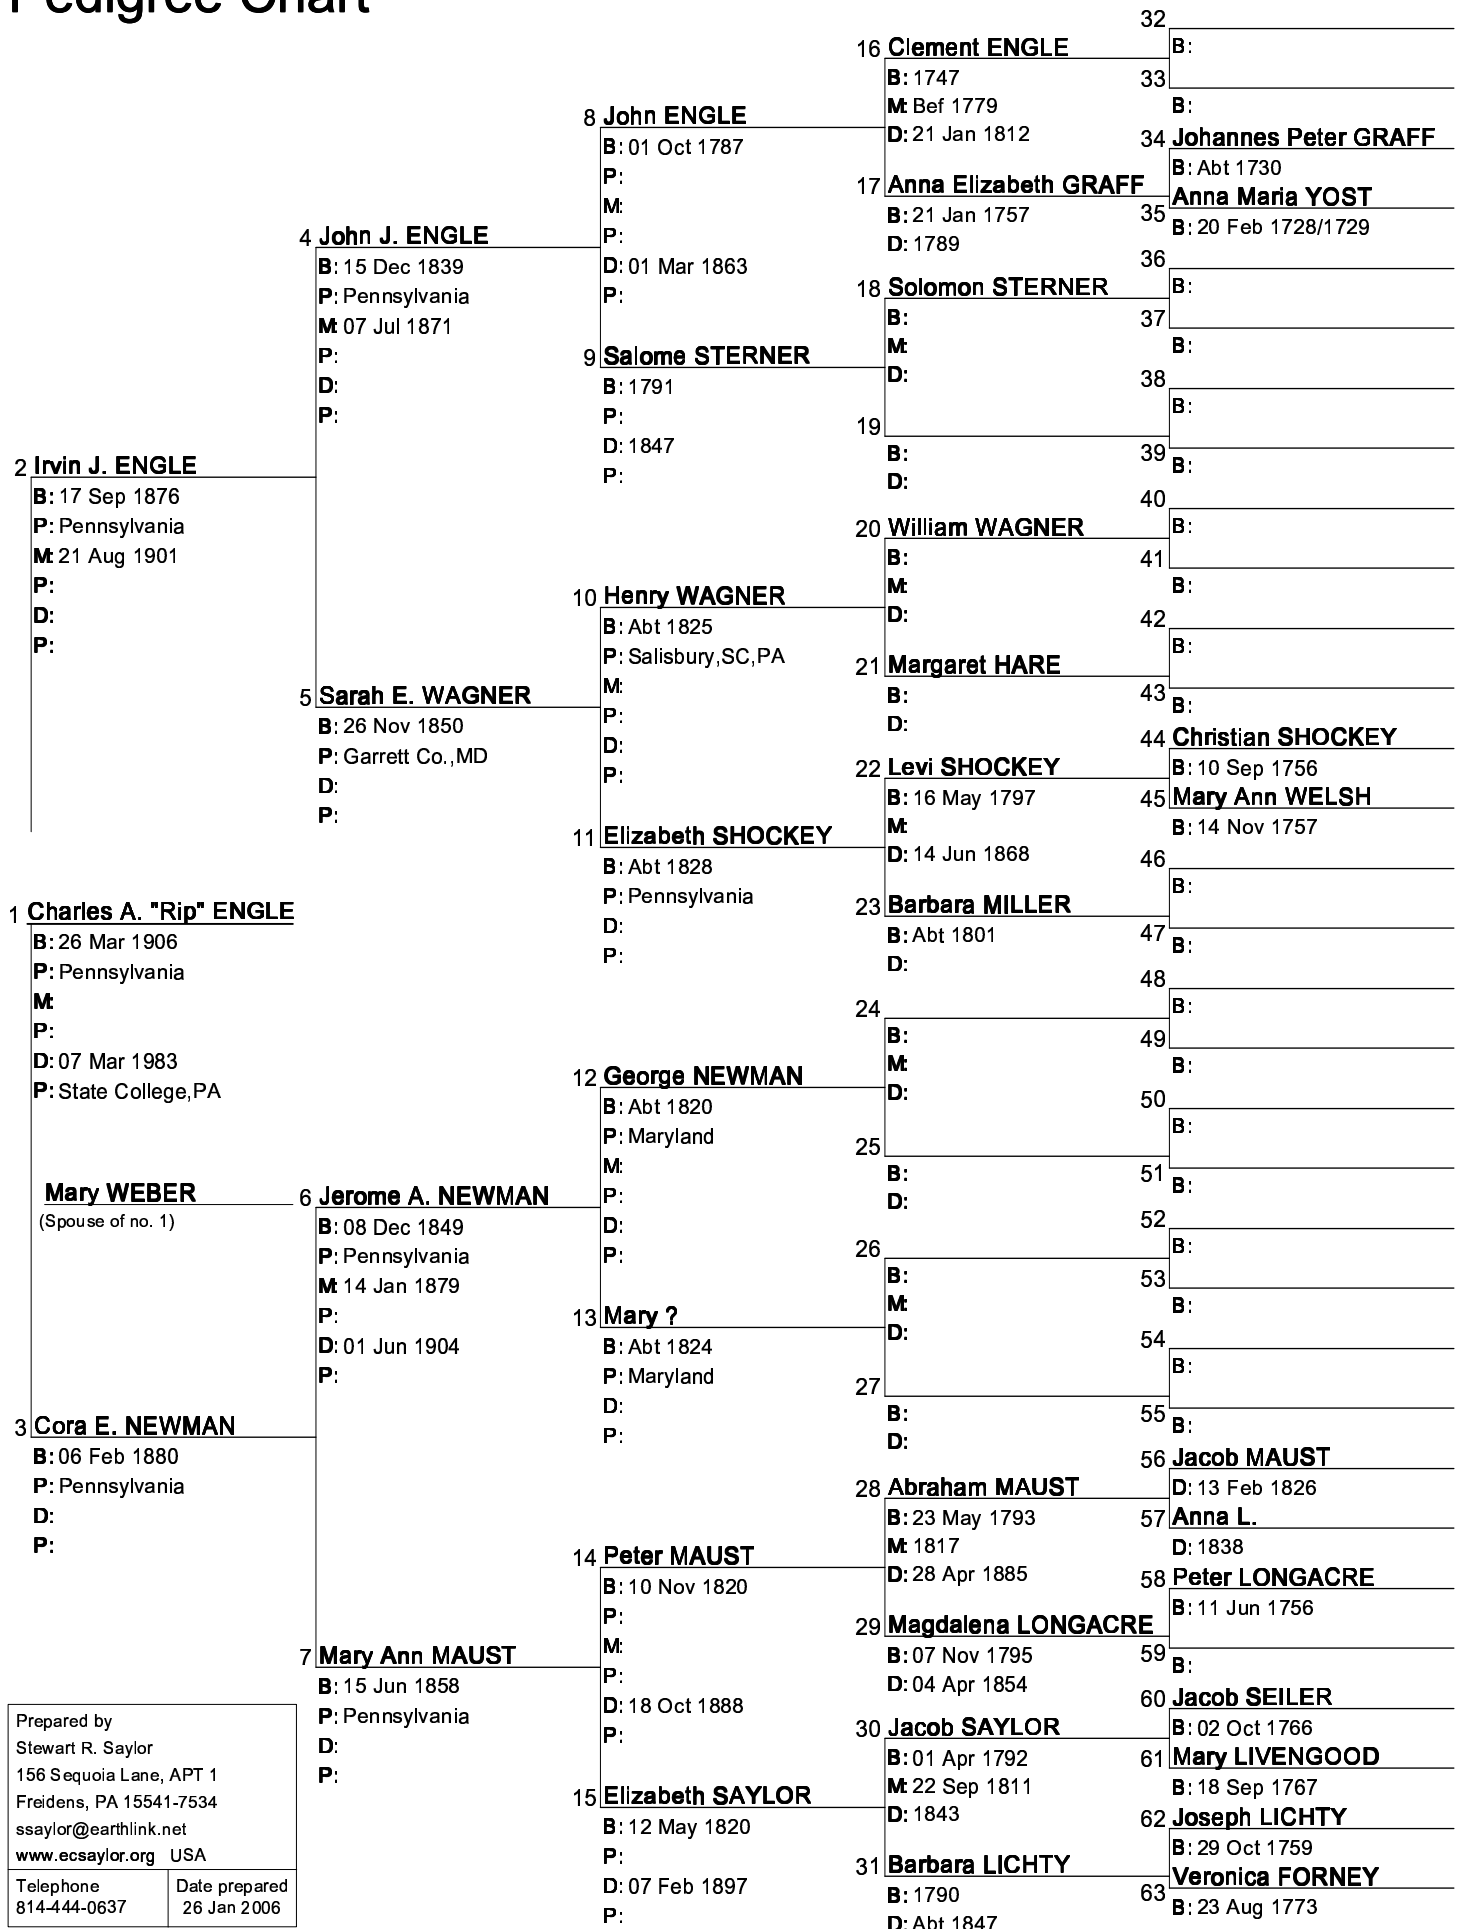

Pedigree Chart

Chart no. 1

Prepared by Stewart R. Saylor 156 Sequoia Lane, APT 1 Freidens, PA 15541-7534 ssaylor@earthlink.net www.ecsaylor.org USA	
Telephone 814-444-0637	Date prepared 26 Jan 2006